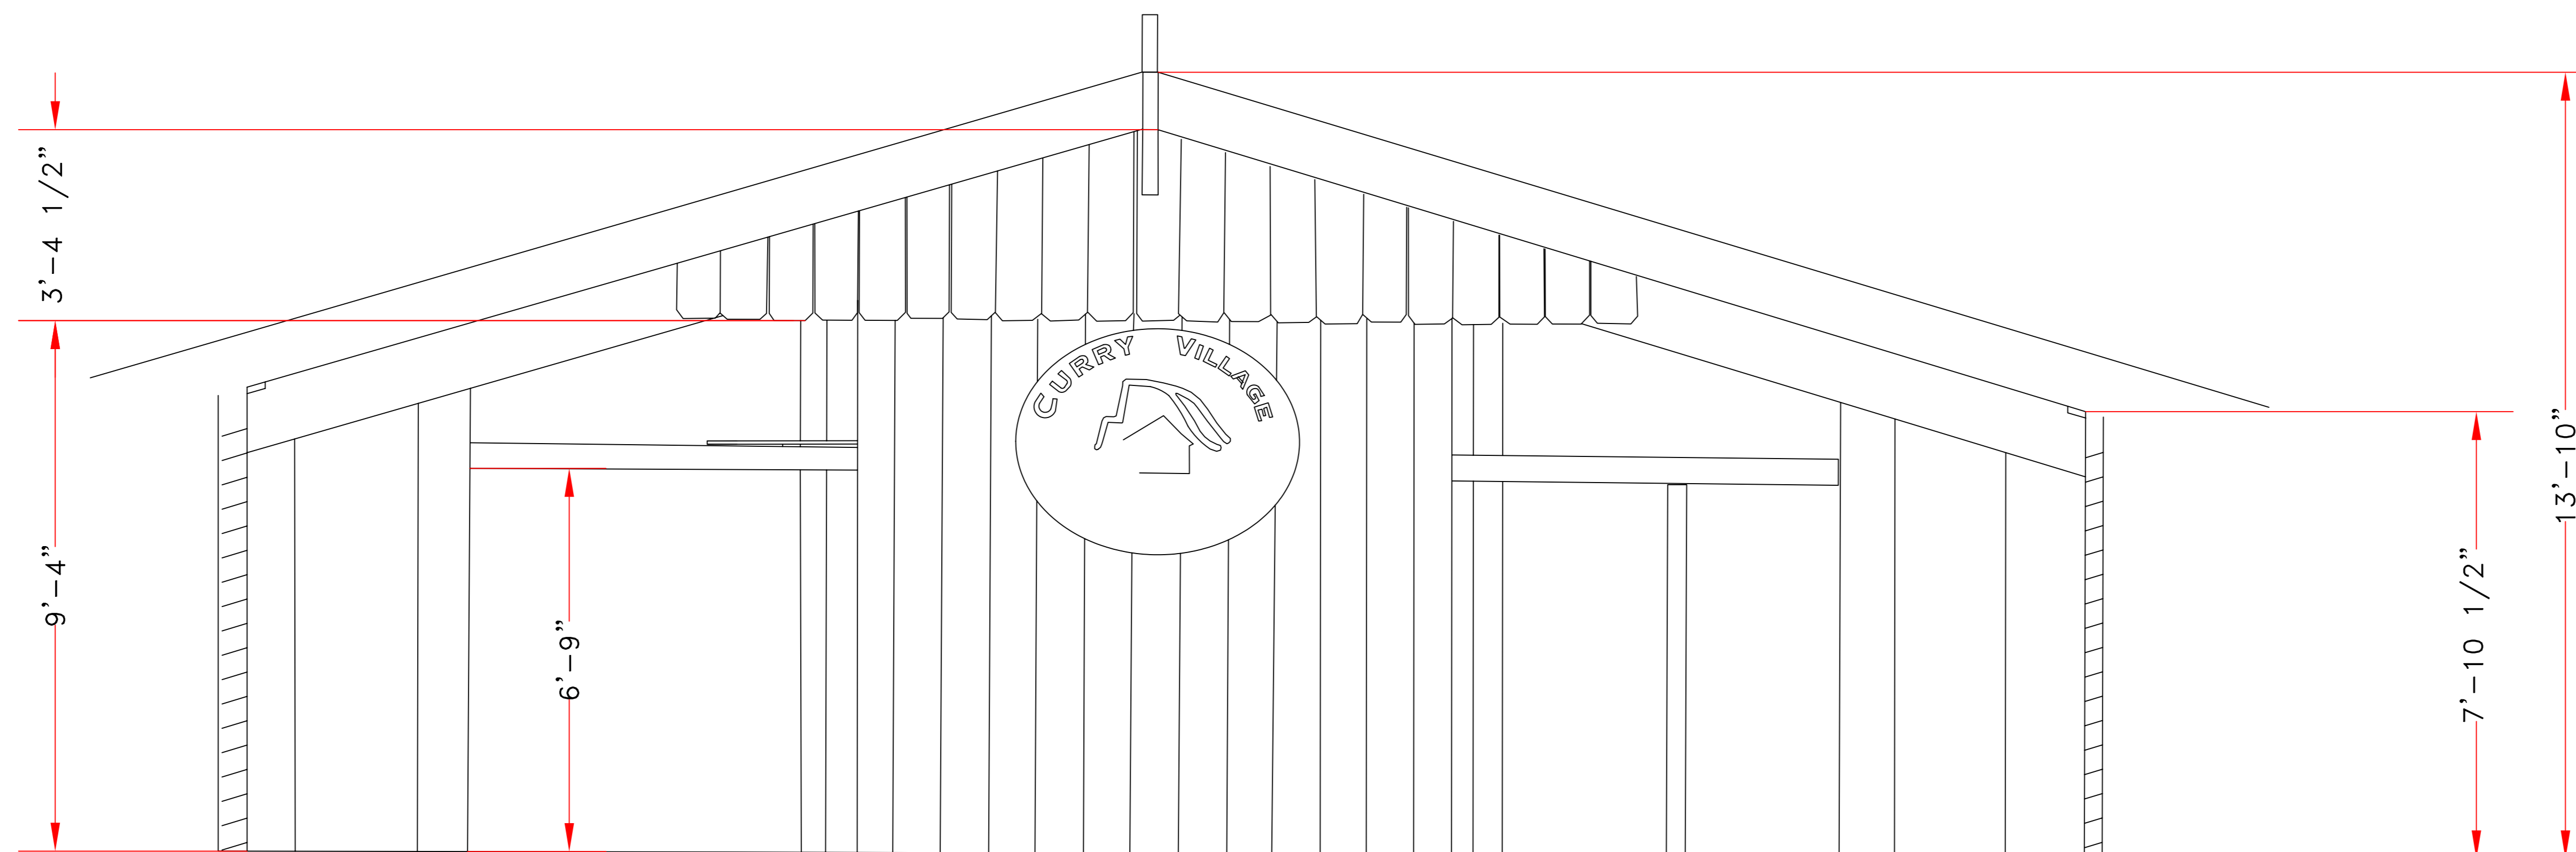

AMPHITHEATER – SOUTH ELEVATION

INTERIOR – SOUTH ELEVATION

CV GUEST LOUNGE /  
 AMPHITHEATER EXTERIOR  
 CURRY VILLAGE  
 EXTERIOR SOUTH ELEVATION  
 INTERIOR SOUTH ELEVATION

VL-CV-GSTLNG VL-CV-AMP EXT 68-S ELEV.dwg

GRAPHIC SCALE