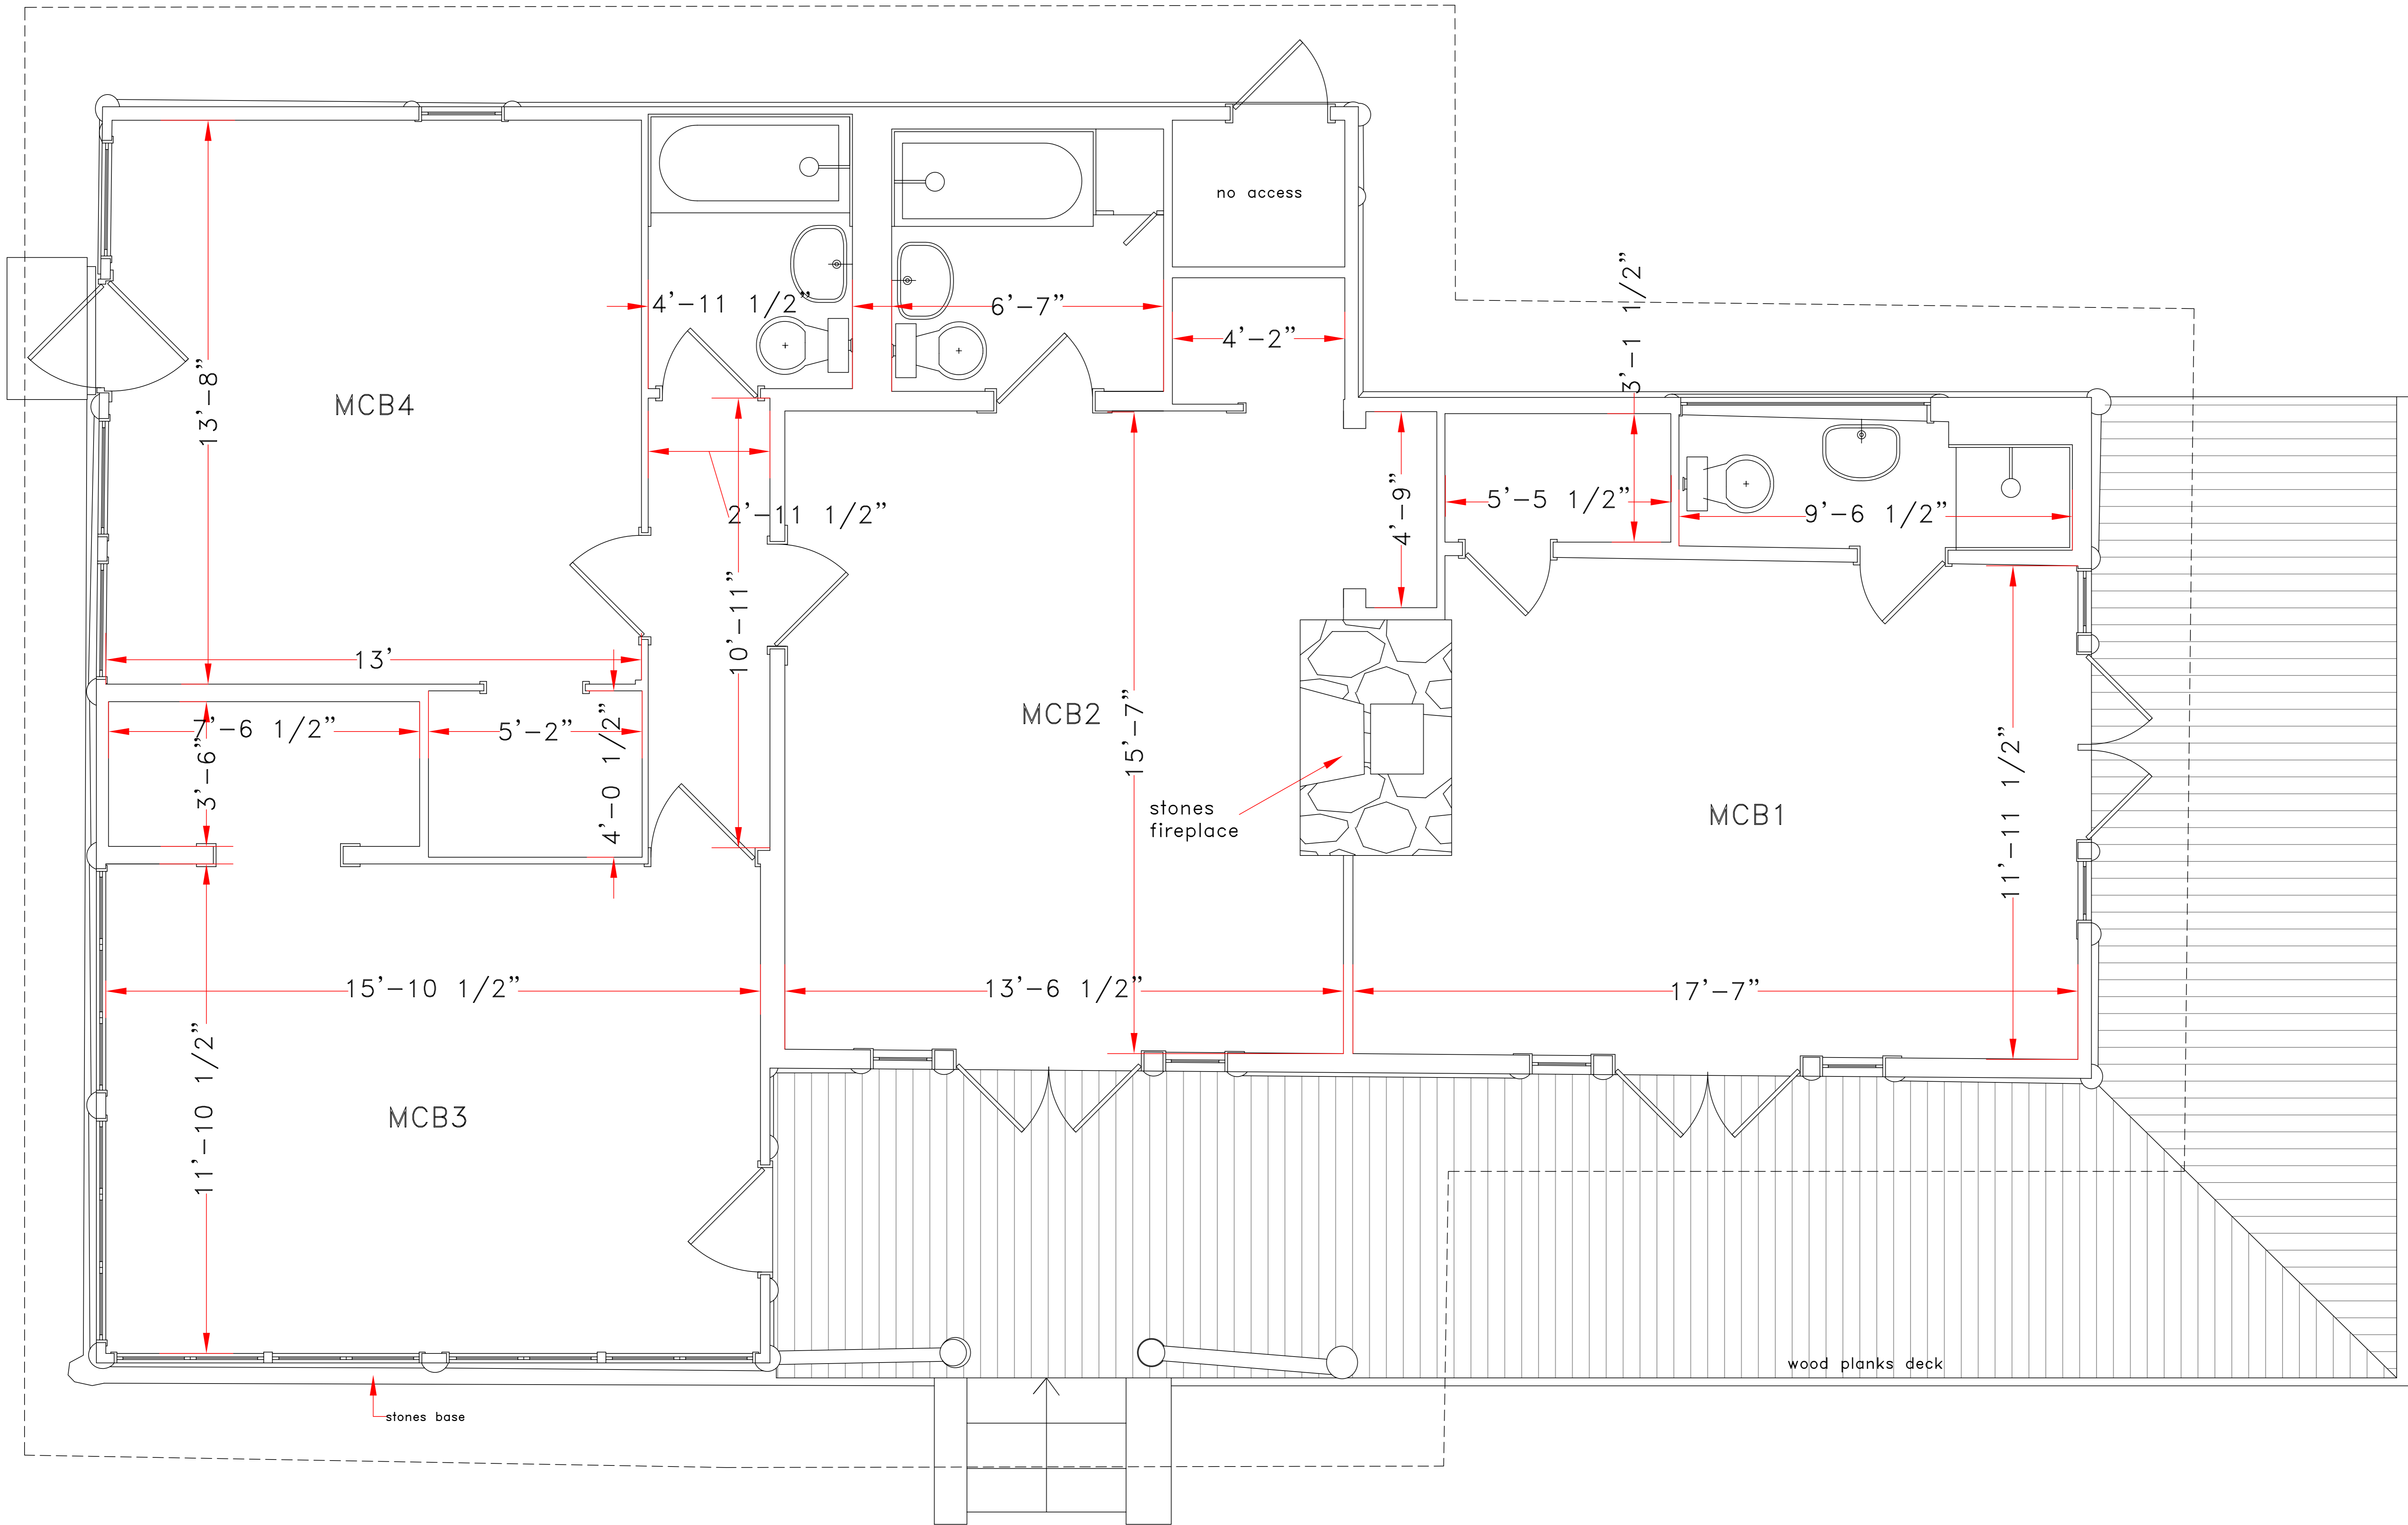

SOUTH ELEVATION

EAST ELEVATION

WEST ELEVATION

NORTH ELEVATION

CV EMP HSE – MA CURRY BUNGALOW
 CURRY VILLAGE
 FLOOR PLAN

VL-CV-EMPMC 45-FLPLAN.DWG
 GRAPHIC SCALE