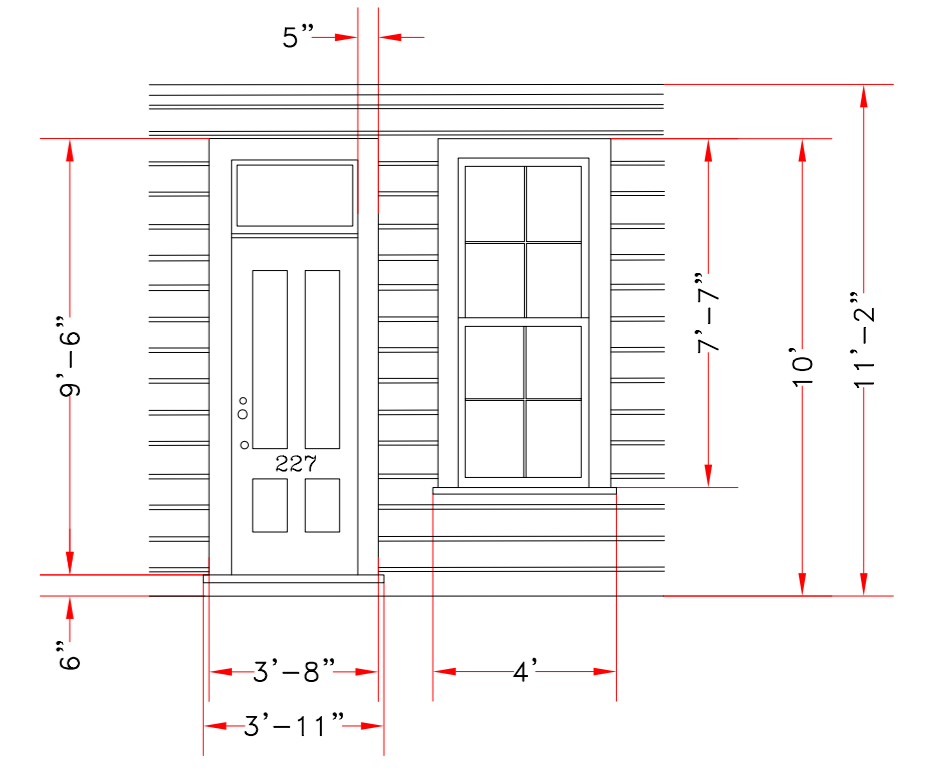

WEST ELEVATION

WEST ELEVATION - PORCH INTERIOR WALL

DETAIL - FIRST FLOOR

WAWONA HOTEL MAIN BUILDING
 EXTERIOR ELEVATION
 WEST ELEVATION
 WA-HT-HTL EXT 37-W ELEV.dwg
 GRAPHIC SCALE
 0 3' 6' 12 FT